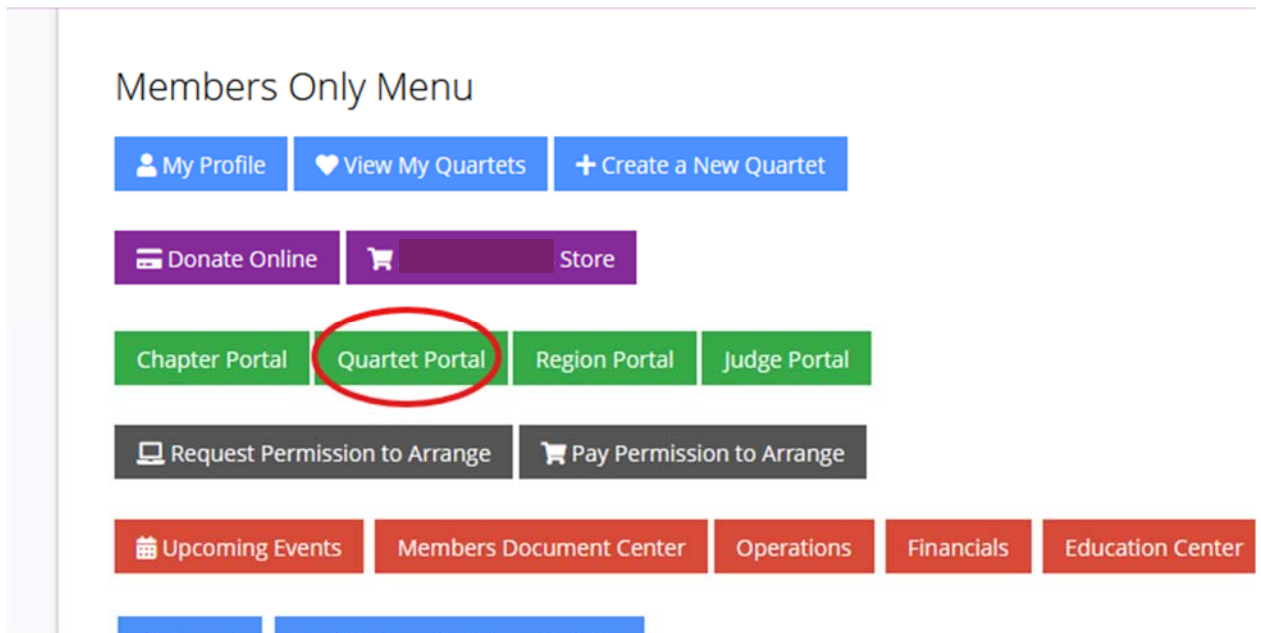

## How to Find Your Quartet ID

1. After you log in, click on “Quartet Portal.”

2. Your Quartet ID is the “Record Number.”